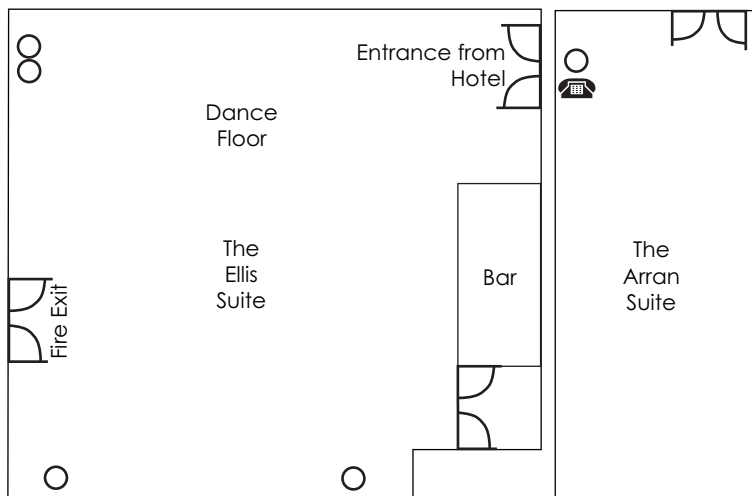

Function Rooms

	Maximum Capacities				Natural day light
	Theatre Style	Class Room	Board Room	Banquet	
A The Ellis Suite	200	20	80	150	Yes
B The Arran Suite	20	20	20	30	Yes